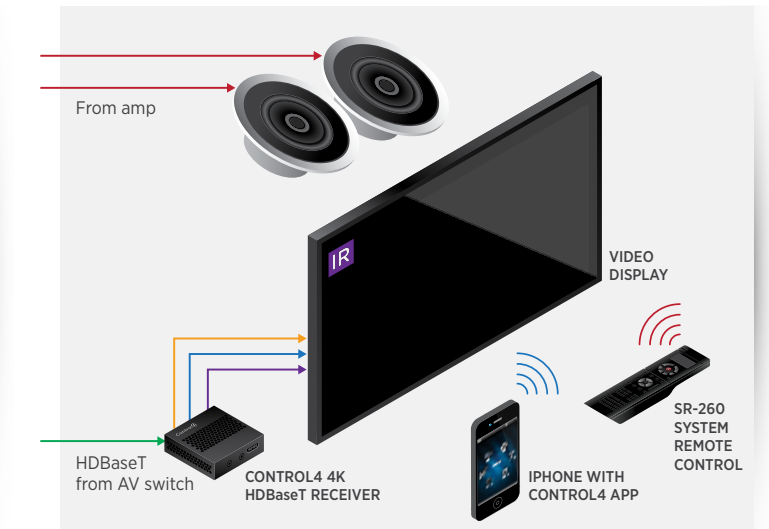

Second Bedroom