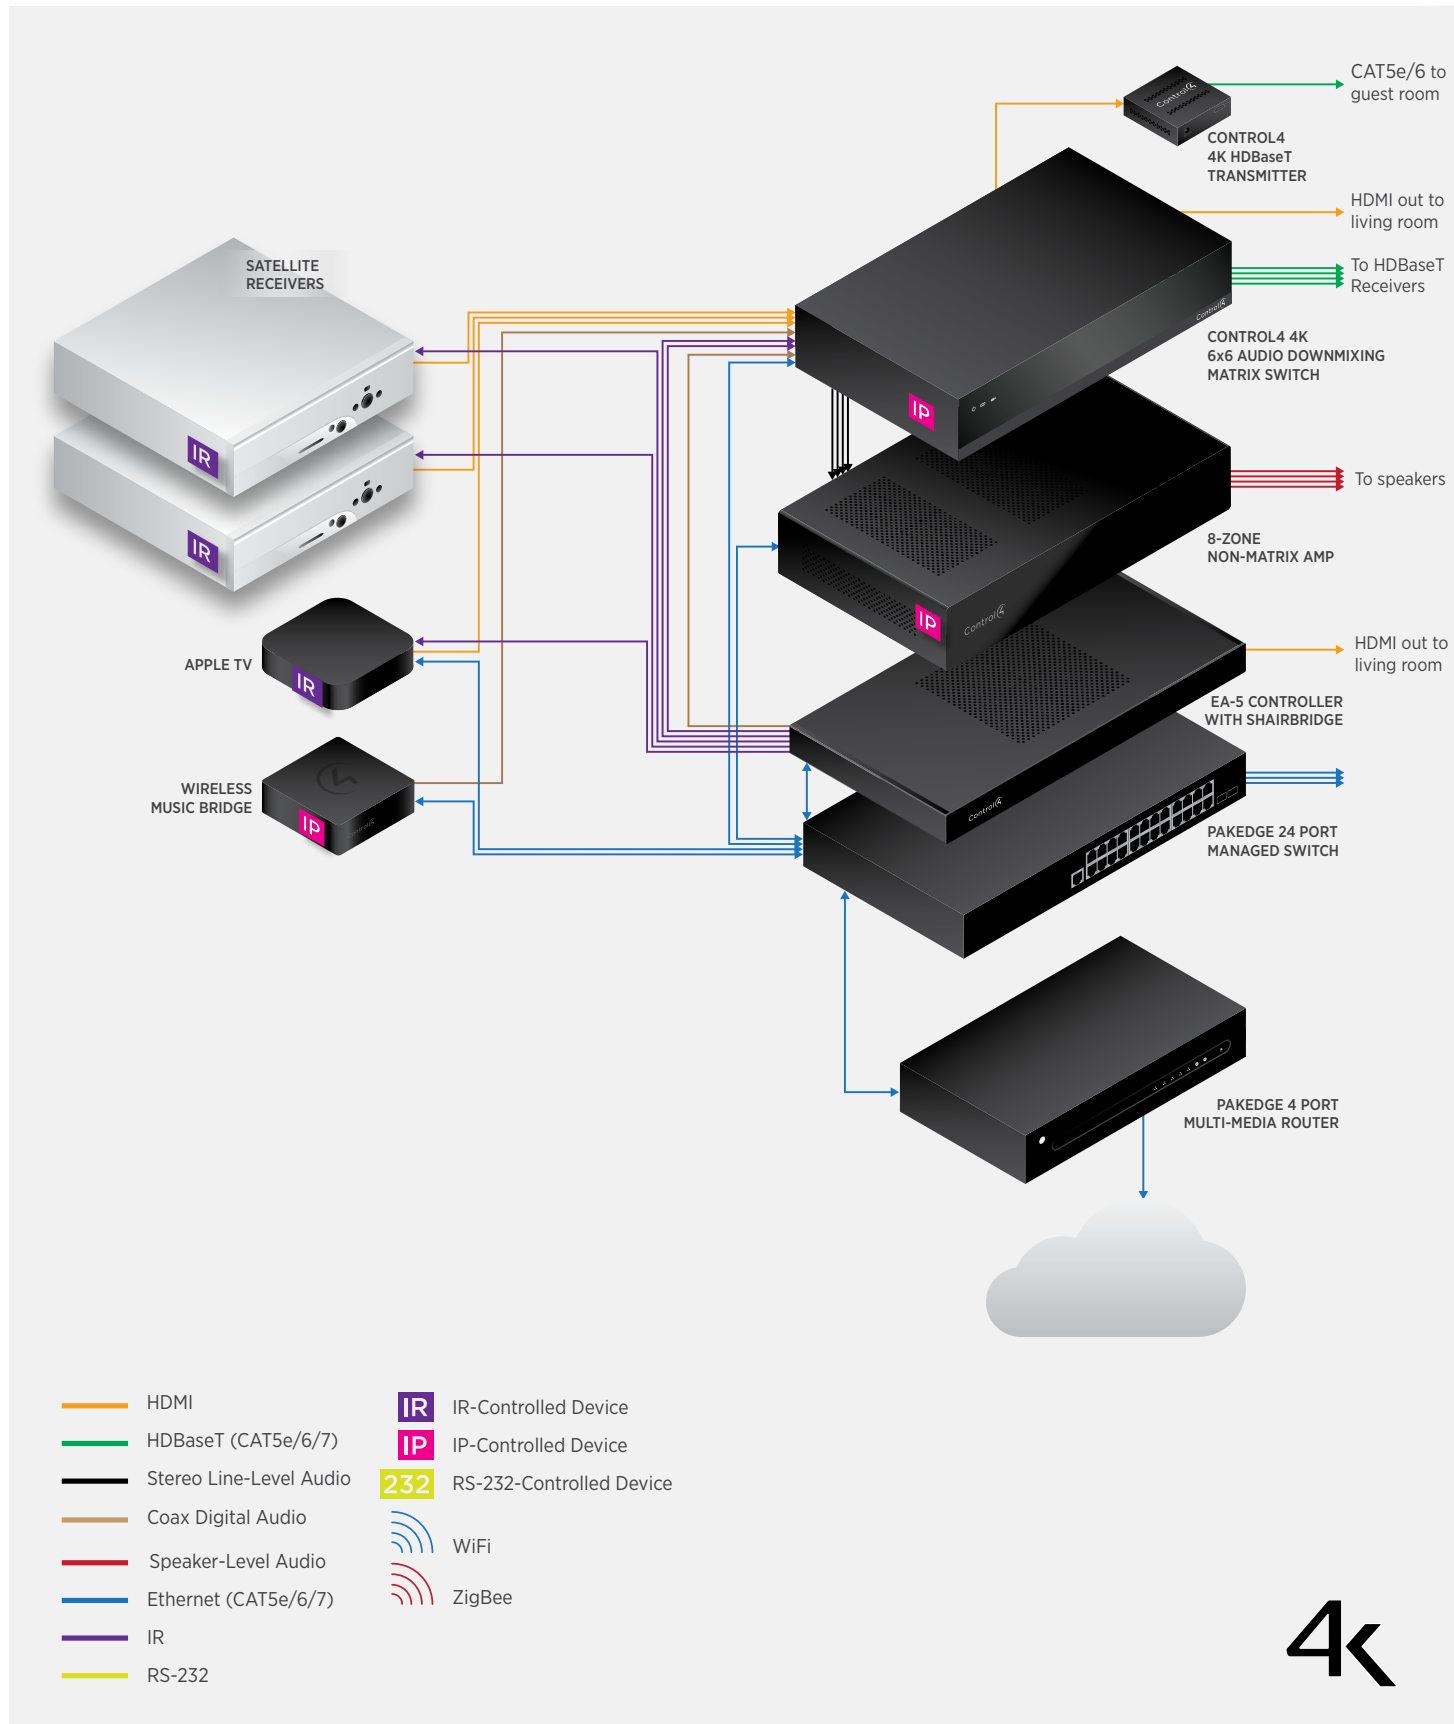

SMALL RESIDENTIAL AV SOLUTION

Living Room Equipment Rack