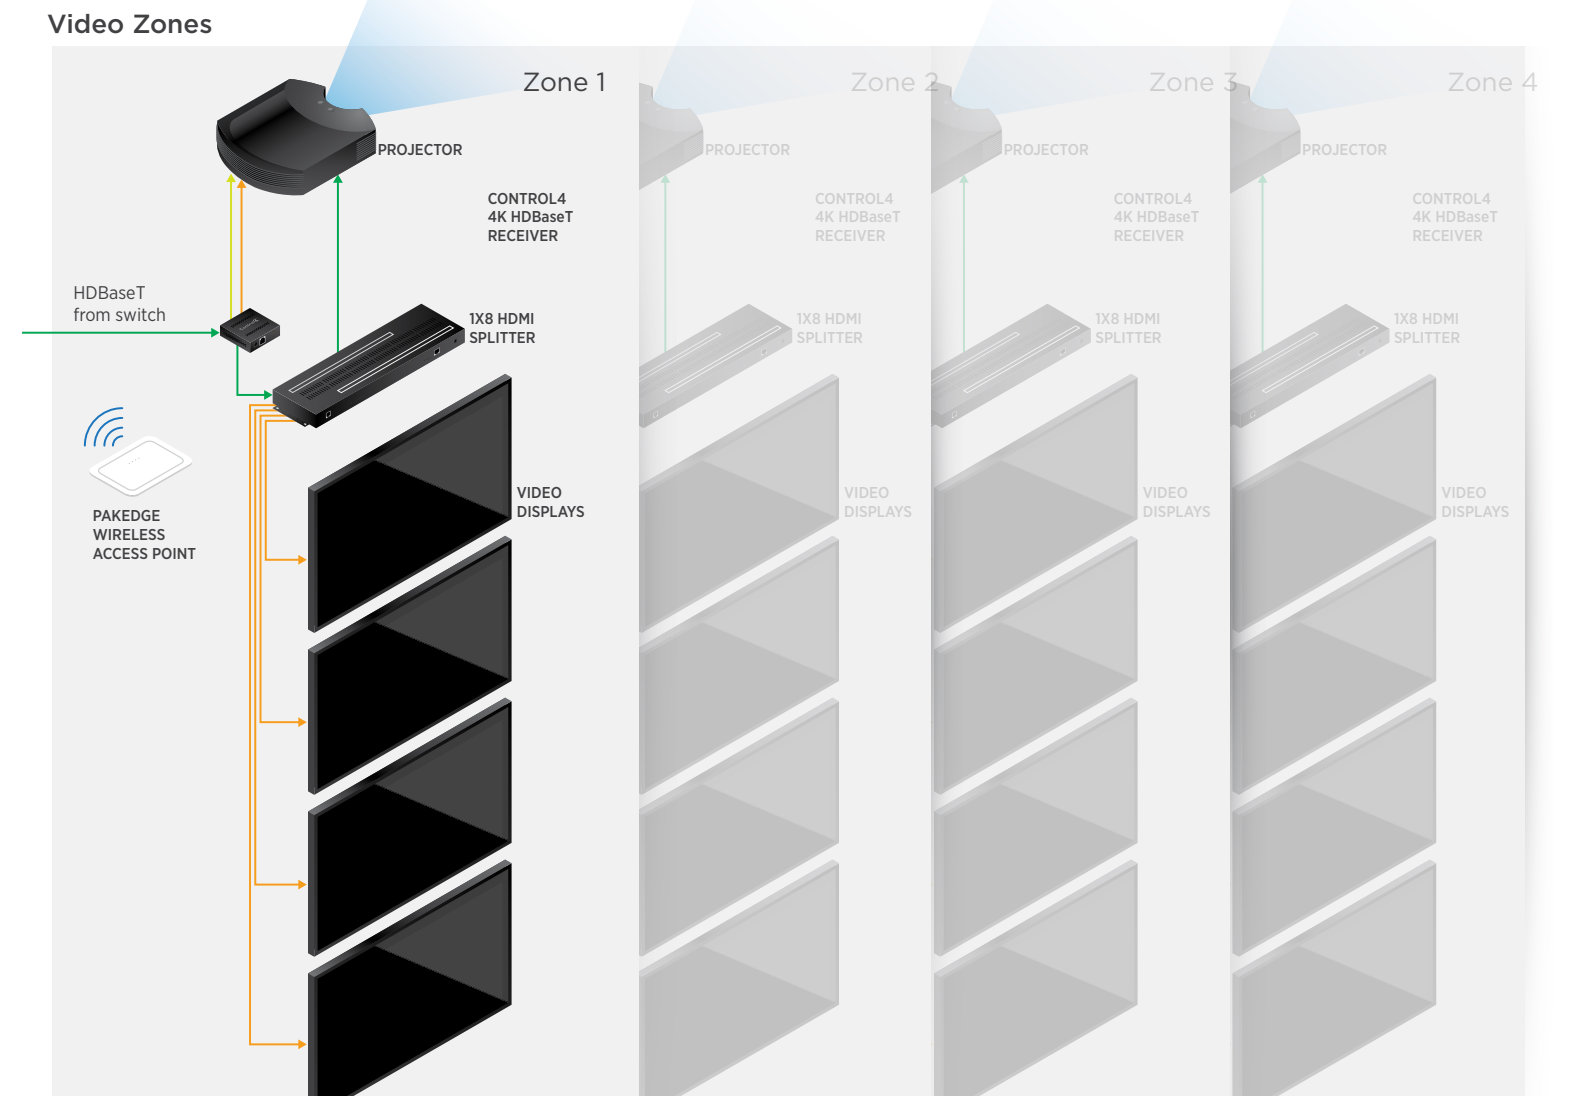

Video Zones