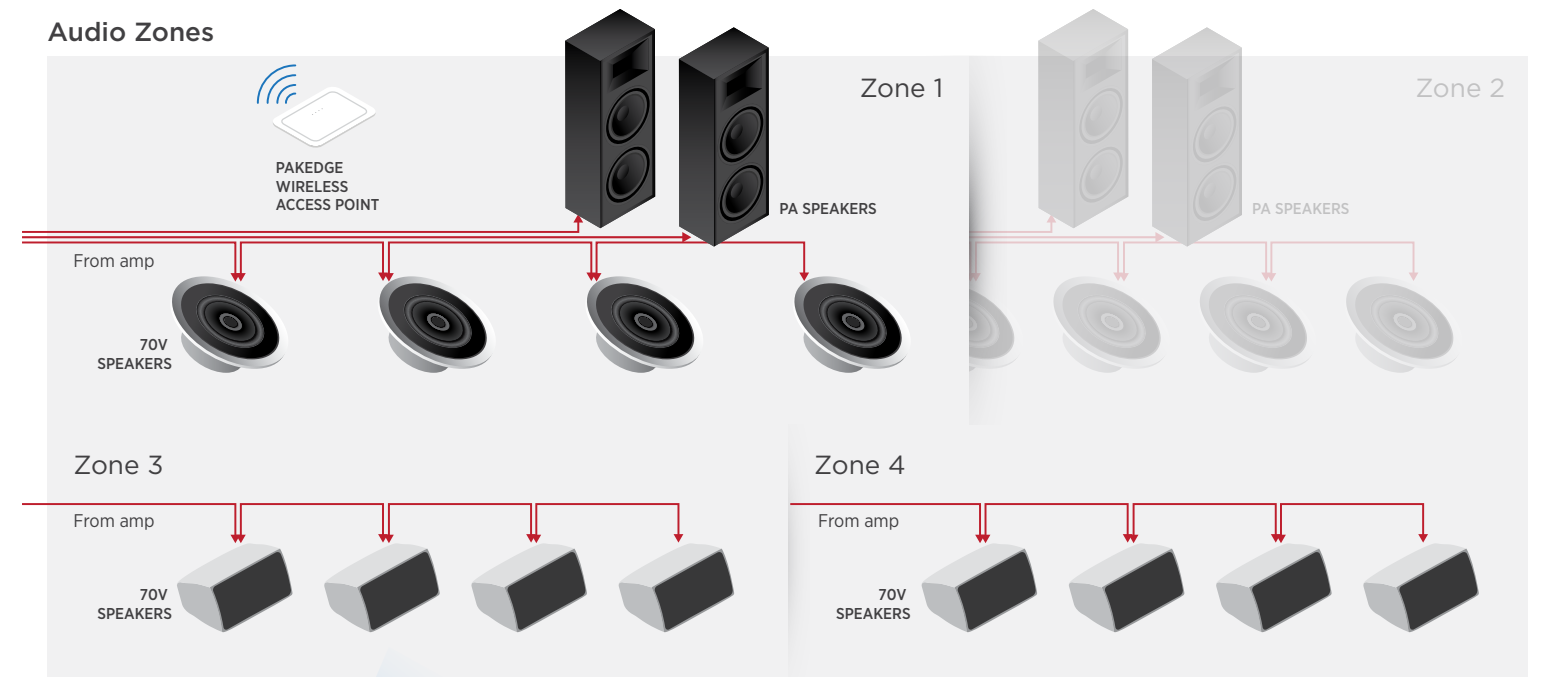

Audio Zones