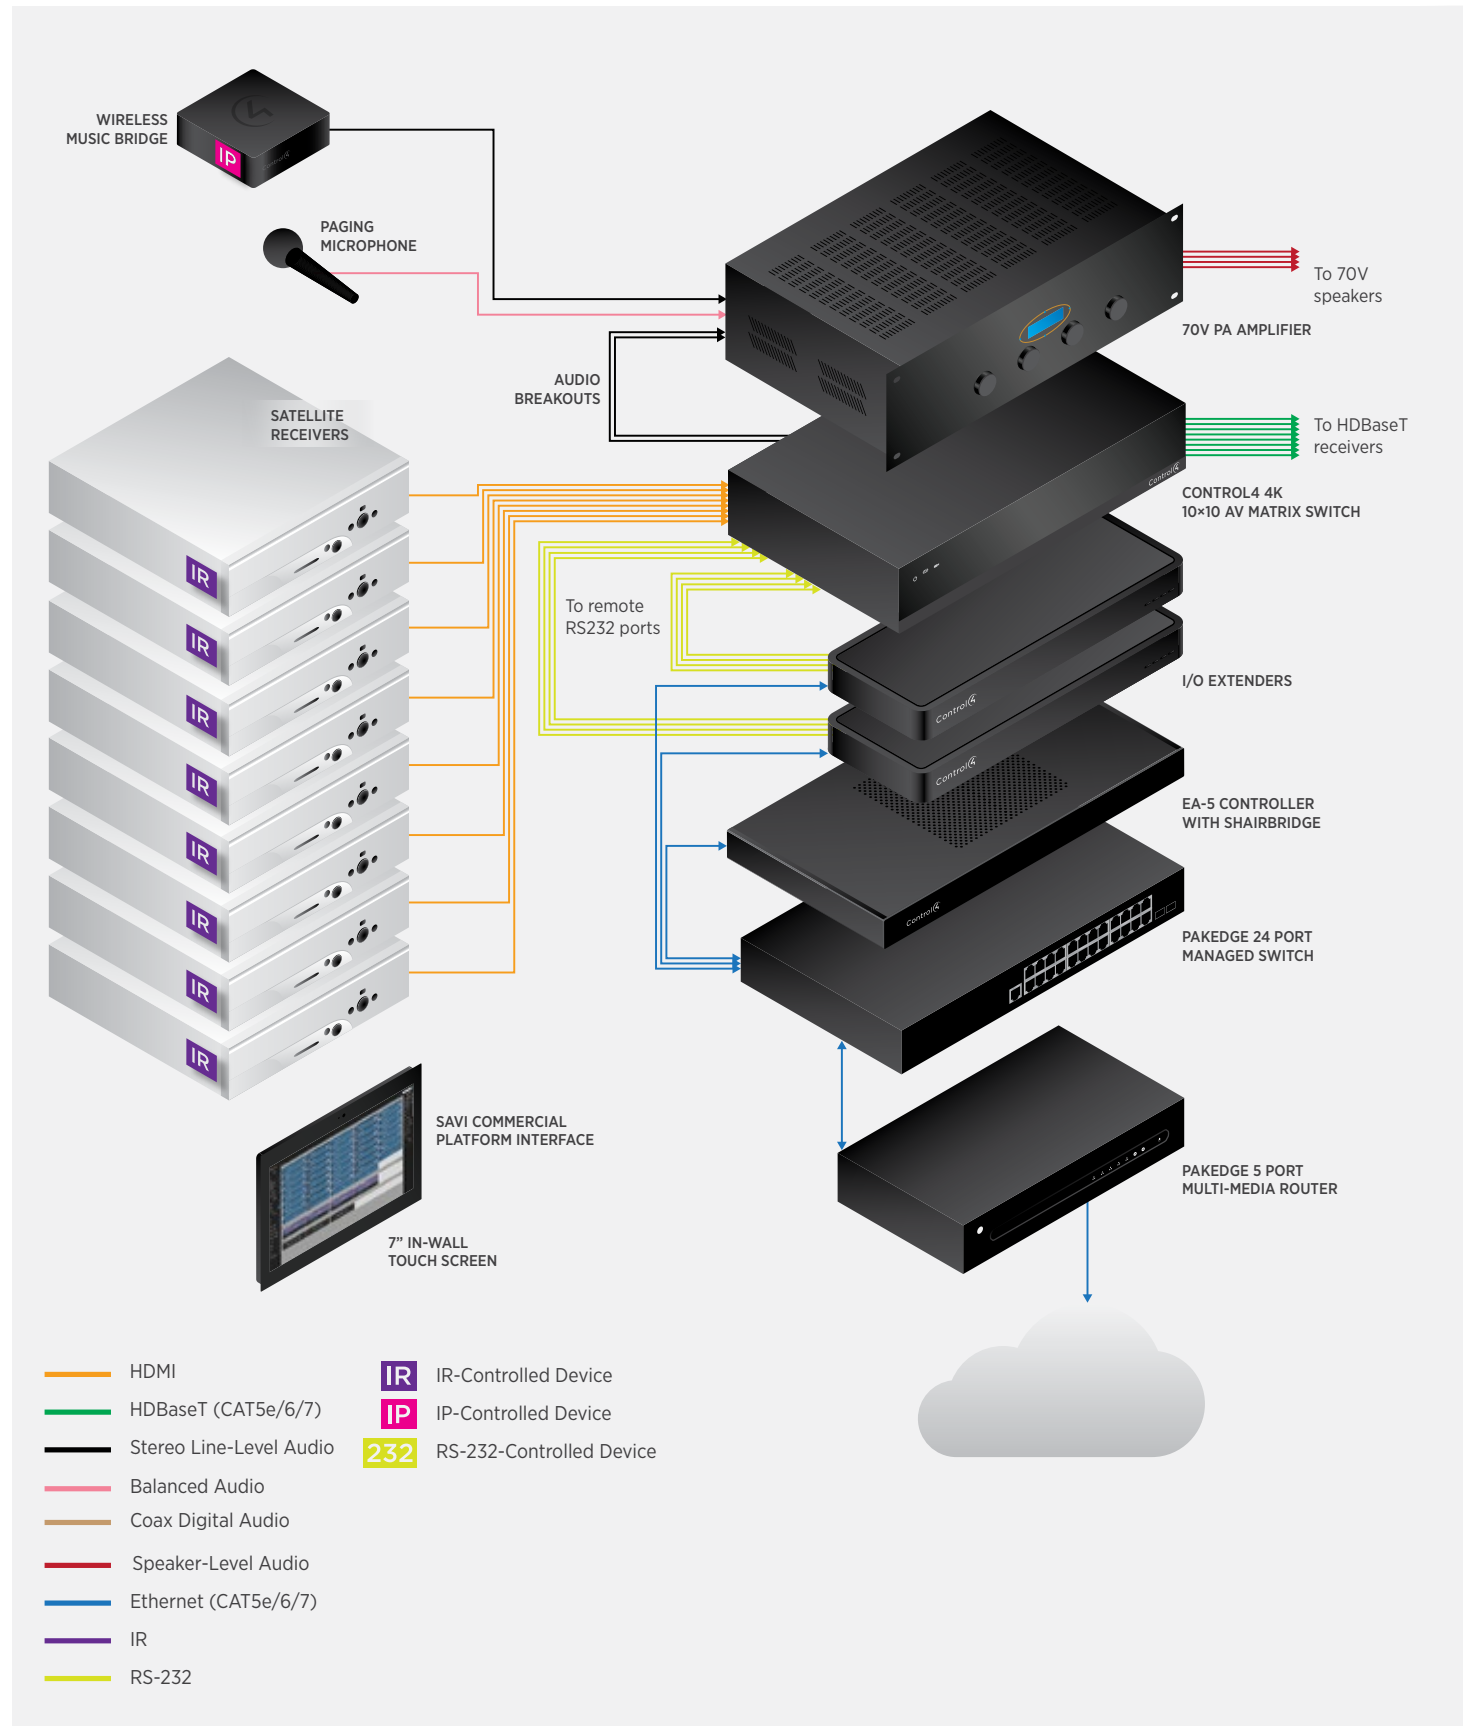

RESTAURANT AV SOLUTION

Equipment Rack