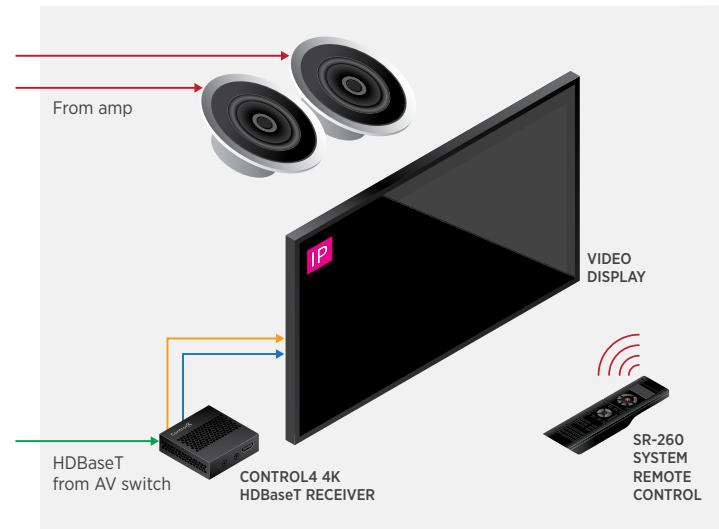

Master Bedroom