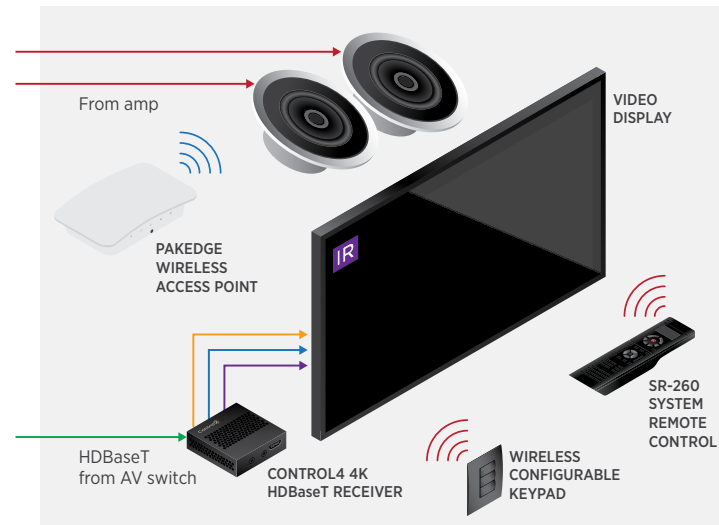

Home Office