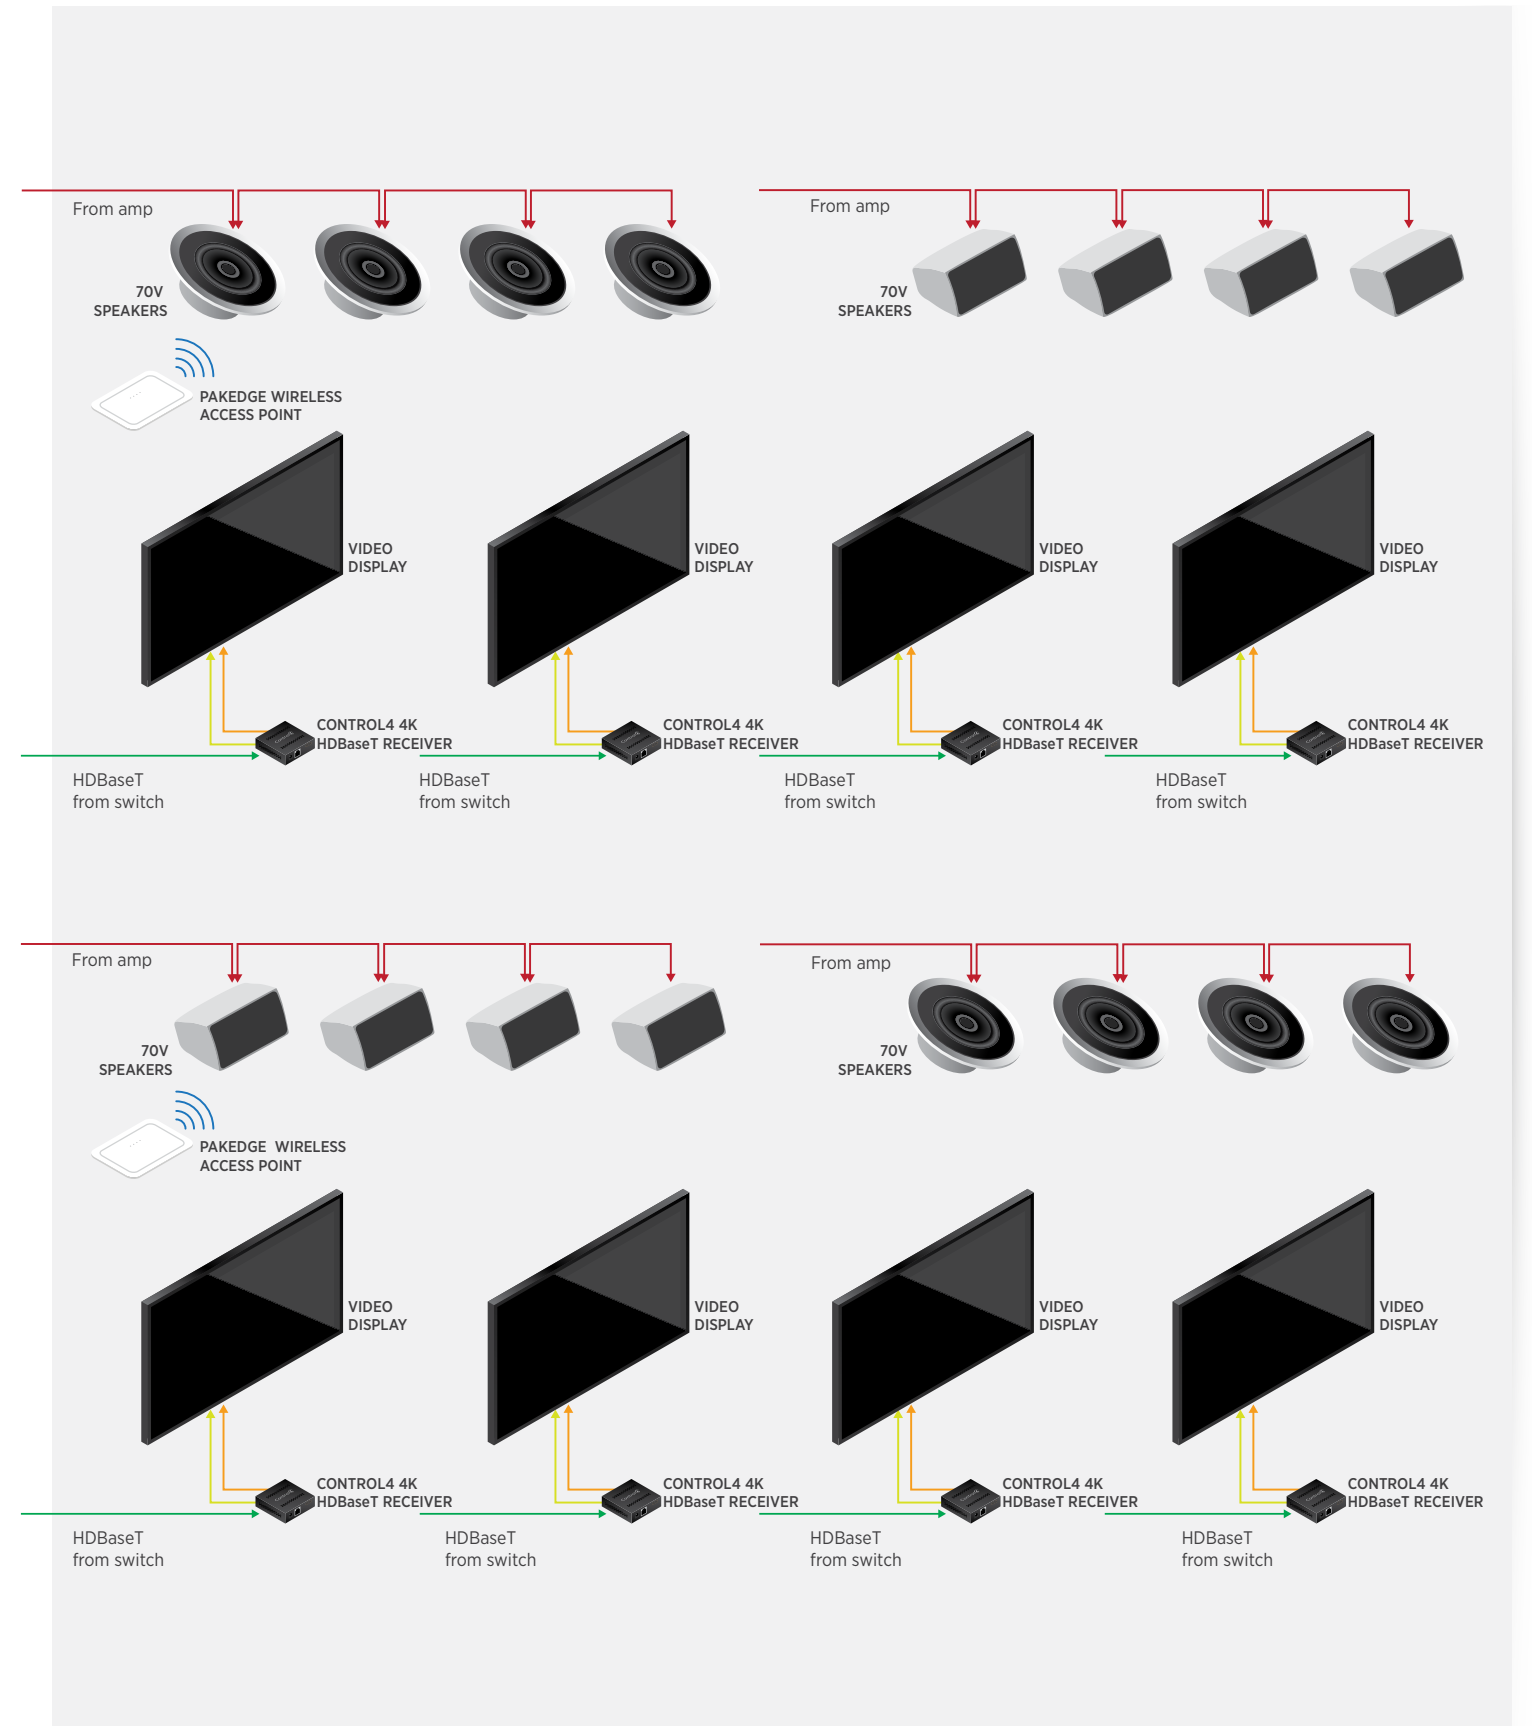

RESTAURANT AV SOLUTION

Equipment Rack