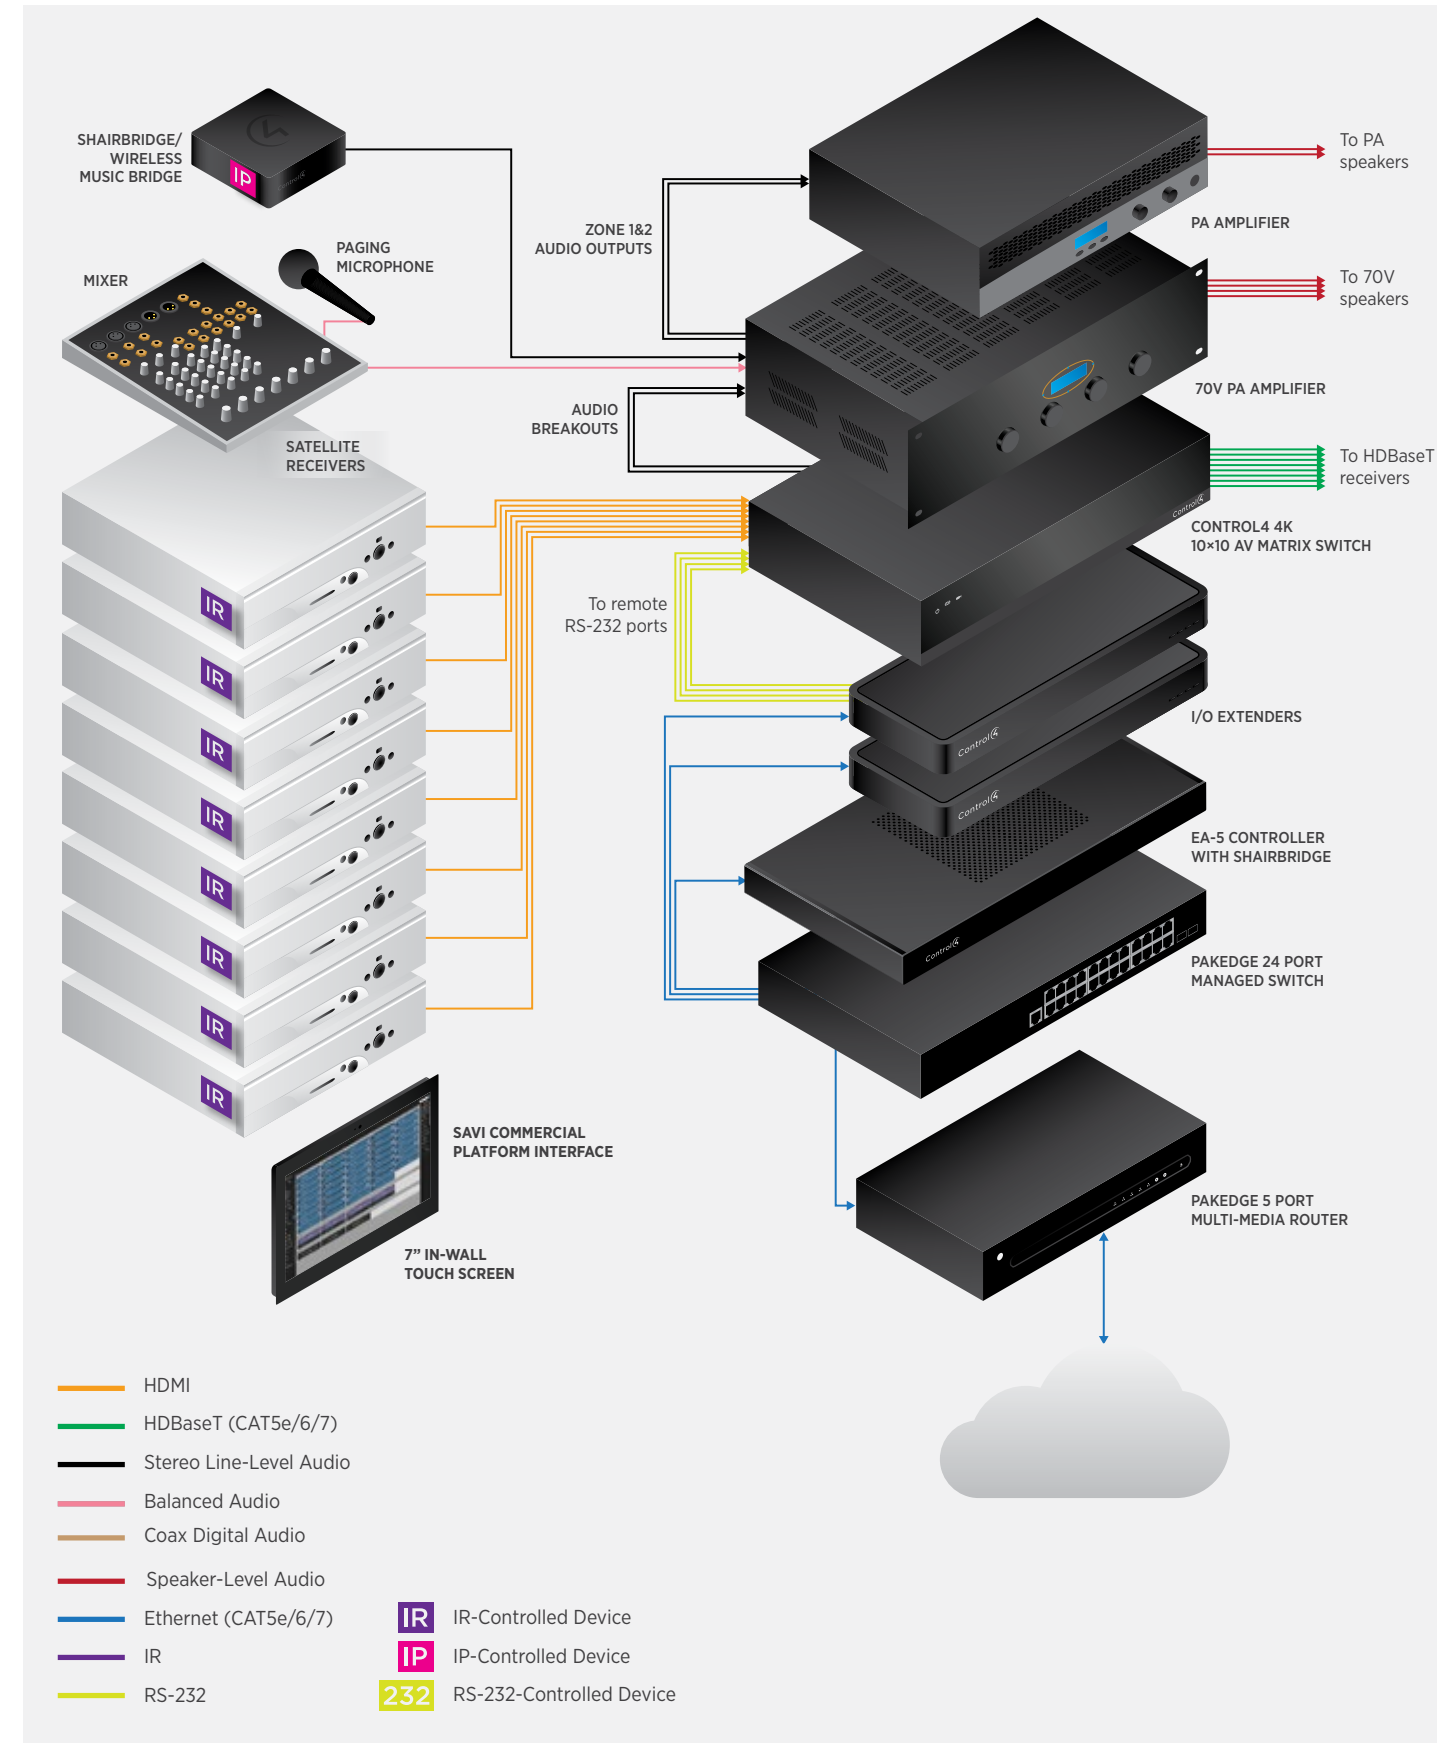

SPORTS BAR AV SOLUTION

Equipment Rack